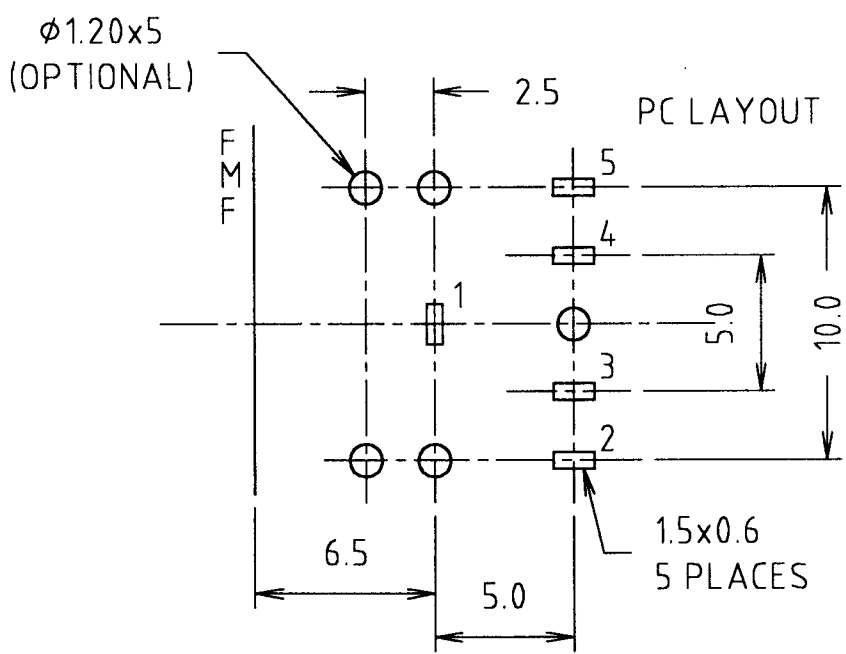

ISS	AMEND	DATE
1	REDRAWN	10/4/90
2	RECHECKED	17/9/99

VARIANTS

P/No.	MODEL
FC 68131	JY039-3P
FC 68133	JY039-5P

Tolerance

NO DEC. PLACE ± 0.50

1 DEC. PLACE ± 0.20

2 DEC. PLACE ± 0.10

DIA. HOLES ± 0.10

ANGLES ± 1/2°

UNLESS OTHERWISE STATED

WHERE USED F.R.
SCALE N.T.S.

DIMENSIONS IN MILLIMETERS UNLESS OTHERWISE STATED. WORK TO DIMENSIONS. DO NOT SCALE DRAWING. 3rd ANGLE PROJECTION. REMOVE BURRS. IF IN DOUBT ASK.

Cliff Electronic Components, Inc. 4876 East Second Street, Benicia, CA 94510 USA Tel: (707) 746 8090 Fax: (707) 746 8092	MATERIAL	ABS / BRASS (UL94V2)	(JY3524)	TITLE	3.5mm STEREO PC JACK SOCKET JY039	
	FINISH	AS MOULDED / Sn / NI PLATED		DRWG. No.	FC 68131	
	DRAWN	C.A.M.J.	APPD.	RWT	FORM: ADRWGH	