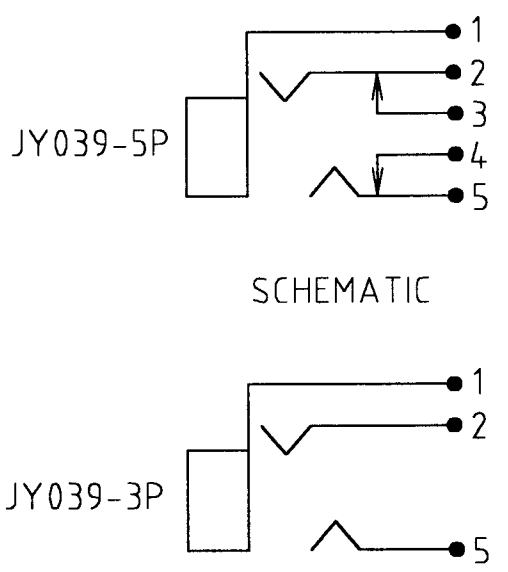

ISS	AMEND	DATE
1	REDRAWN	10/4/90
2	RECHECKED	17/9/99

VARIANTS

P/No.	MODEL
FC 68131	JY039-3P
FC 68133	JY039-5P

Tolerance

NO DEC. PLACE ± 0.50

1 DEC. PLACE ± 0.20

2 DEC. PLACE ± 0.10

DIA. HOLES ± 0.10

ANGLES ± 1/2°

UNLESS OTHERWISE STATED

WHERE USED F.R.
SCALE N.T.S.

DIMENSIONS IN MILLIMETERS UNLESS OTHERWISE STATED. WORK TO DIMENSIONS. DO NOT SCALE DRAWING. 3rd ANGLE PROJECTION. REMOVE BURRS. IF IN DOUBT ASK.

Cliff Electronic Components, Inc. 4876 East Second Street, Benicia, CA 94510 USA Tel: (707) 746 8090 Fax: (707) 746 8092	MATERIAL	ABS / BRASS (UL94V2)	(JY3524)	TITLE	3.5mm STEREO PC JACK SOCKET JY039	
	FINISH	AS MOULDED / Sn / NI PLATED		DRWG. No.	FC 68131	
	DRAWN	C.A.M.J.	APPD.	RWT	FORM: ADRWGH	