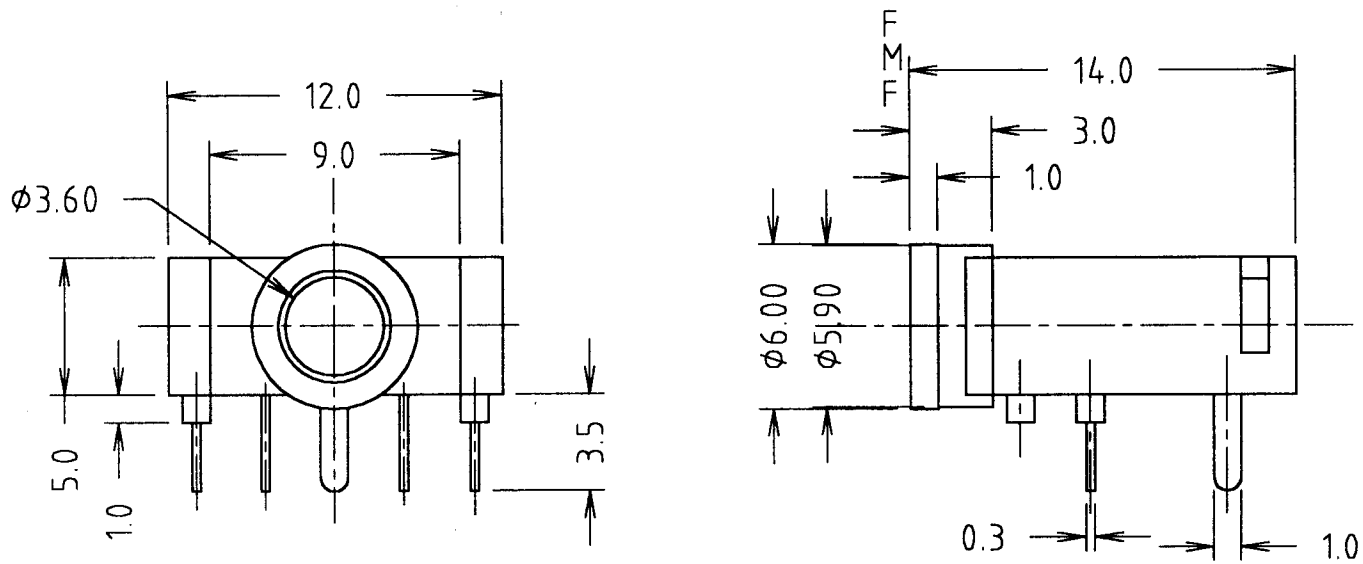

ISS	AMEND	DATE
1	REDRAWN	10/4/90
2	RECHECKED	17/9/99

VARIANTS

P/No.	MODEL
FC 68131	JY039-3P
FC 68133	JY039-5P

Tolerance

NO DEC. PLACE ± 0.50

1 DEC. PLACE ± 0.20

2 DEC. PLACE ± 0.10

DIA. HOLES ± 0.10

ANGLES ± 1/2°

UNLESS OTHERWISE STATED

WHERE USED F.R.
SCALE N.T.S.

DIMENSIONS IN MILLIMETERS UNLESS OTHERWISE STATED. WORK TO DIMENSIONS. DO NOT SCALE DRAWING. 3rd ANGLE PROJECTION. REMOVE BURRS. IF IN DOUBT ASK.

Cliff Electronic Components, Inc. 4876 East Second Street, Benicia, CA 94510 USA Tel: (707) 746 8090 Fax: (707) 746 8092	MATERIAL	ABS / BRASS (UL94V2)	(JY3524)	TITLE	3.5mm STEREO PC JACK SOCKET JY039	
	FINISH	AS MOULDED / Sn / NI PLATED		DRWG. No.	FC 68131	
	DRAWN	C.A.M.J.	APPD.	RWT	FORM: ADRWGH	